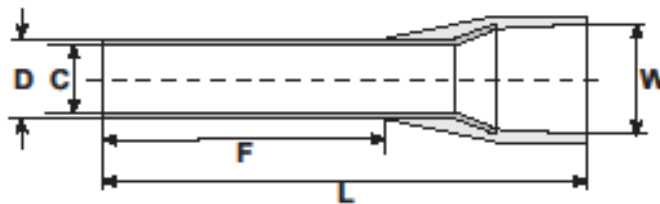

Ferrules with Nylon insulation 4.0 mm², grey,
100 pieces/set
Item no. 1091291

Version 02/14

Dimension(F) 10 ±0.2mm ; (L) 17.0 ±1.0mm ; (W) 4.8 ±0.2mm ;
(C) 2.8 ±0.2mm ; (D) 3.2 ±0.2mm

Wire range.....4.0mm²

Type of connector.....AWG 12

Color.....Grey

Material.....Tinned Copper