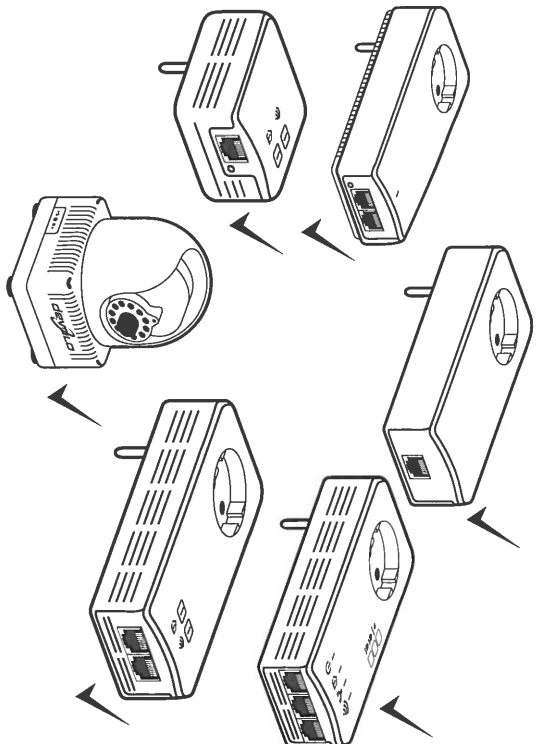

Package contents

1

2

3

Press the encryption button of the formerly installed adapter for one second, and within 2 minutes press the encryption button of the new adapter for one second.

To integrate additional adapters into your network, repeat the following steps:
1st: Press the encryption button of any formerly installed adapter for one second, and within 2 minutes ...
2nd: ... press the encryption button of the new adapter for one second. That's it!

Mobile Phone/Tablet

Notebook

renkforce

Powerline adapter

PL500D WiFi

Powerline Starter Kit

Installation

distributed by
Conrad Electronic SE
Klaus-Conrad-Str. 1
92240 Hirschau

Support adress: www.conrad.com

43954/0315

There's an app for even greater convenience.
Complete Powerline control on your smartphone.

my devolo App:

Compatible with all adapters of the 200/500/550/
650/1200 Mbps product series from devolo