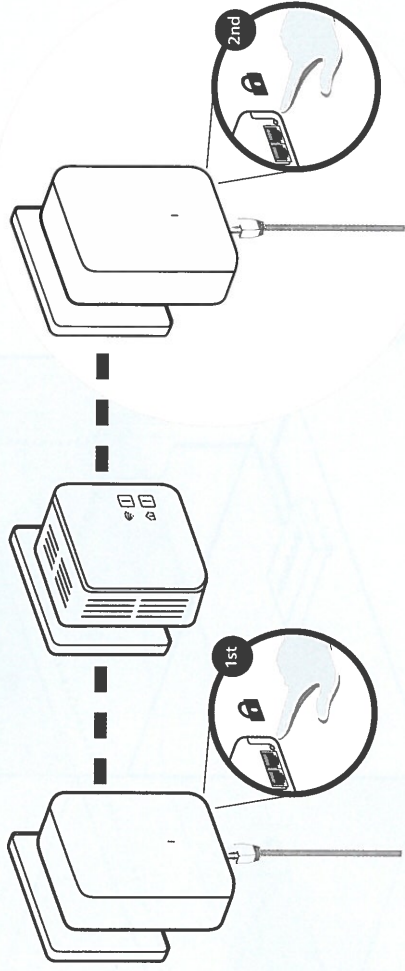

Package contents

1

2

3

Press the encryption button of the formerly installed adapter for one second, and within 2 minutes press the encryption button of the new adapter for one second.

To integrate additional adapters into your network, repeat the following steps:
1st: Press the encryption button of any formerly installed adapter for one second, and within 2 minutes ...
2nd: ... press the encryption button of the new adapter for one second. That's it!

Mobile Phone/Tablet

Notebook

renkforce

Powerline adapter

PL500D WiFi

Powerline Starter Kit

Installation

distributed by
Conrad Electronic SE
Klaus-Conrad-Str. 1
92240 Hirschau