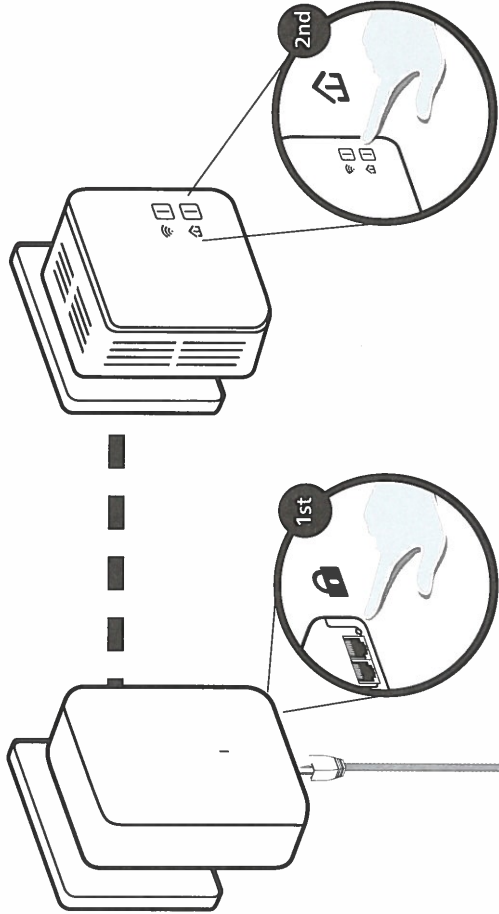

Package contents

1

2

3

Press the encryption button of the formerly installed adapter for one second, and within 2 minutes press the encryption button of the new adapter for one second.

To integrate additional adapters into your network, repeat the following steps:
1st: Press the encryption button of any formerly installed adapter for one second, and within 2 minutes ...
2nd: ... press the encryption button of the new adapter for one second. That's it!

Mobile Phone/Tablet

Notebook

renkforce

Powerline adapter

PL500D WiFi

Powerline Starter Kit

Installation

distributed by
Conrad Electronic SE
Klaus-Conrad-Str. 1
92240 Hirschau