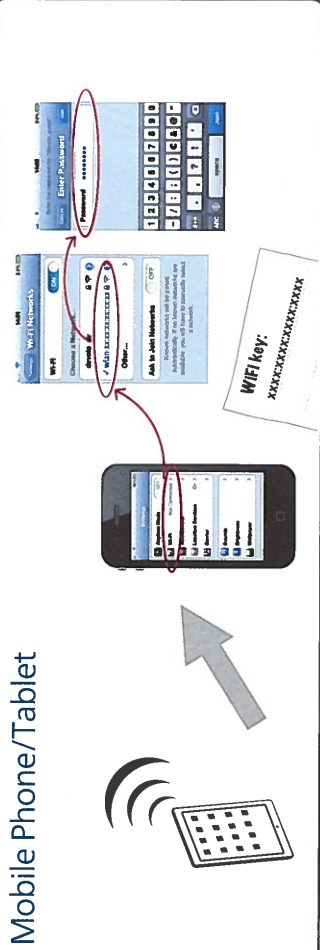

Package contents

1

2

3

Press the encryption button of the formerly installed adapter for one second, and within 2 minutes press the encryption button of the new adapter for one second.

To integrate additional adapters into your network, repeat the following steps:
1st: Press the encryption button of any formerly installed adapter for one second, and within 2 minutes ...
2nd: ... press the encryption button of the new adapter for one second. That's it!

Mobile Phone/Tablet

Notebook

renkforce

Powerline adapter

PL500D WiFi

Powerline Starter Kit

Installation

distributed by
Conrad Electronic SE
Klaus-Conrad-Str. 1
92240 Hirschau