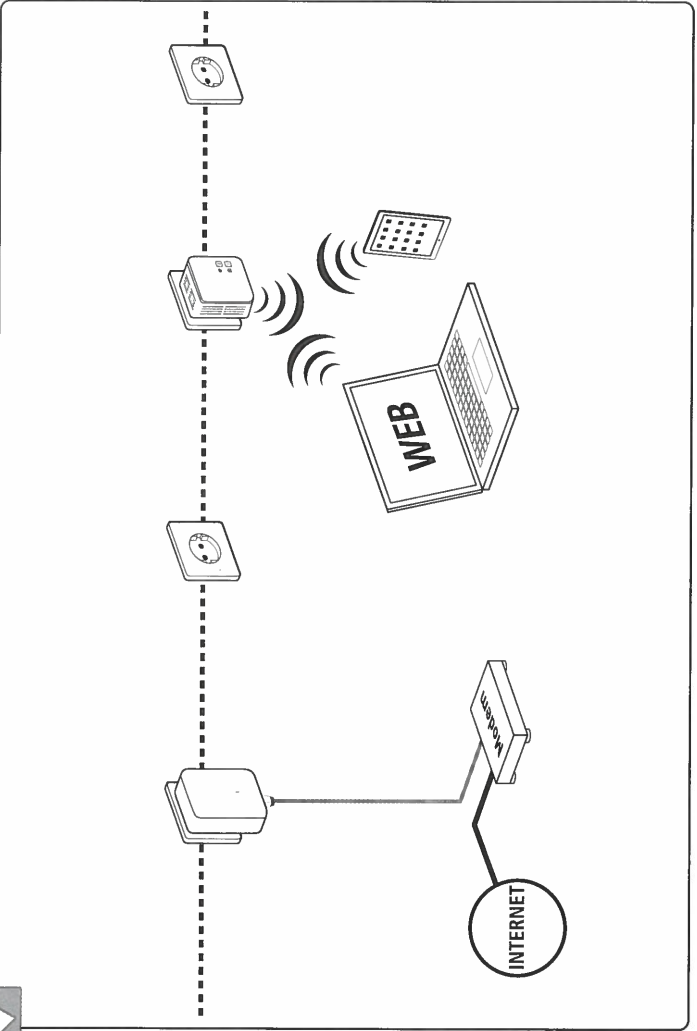

Package contents

1

2

3

Press the encryption button of the formerly installed adapter for one second, and within 2 minutes press the encryption button of the new adapter for one second.

To integrate additional adapters into your network, repeat the following steps:
1st: Press the encryption button of any formerly installed adapter for one second, and within 2 minutes ...
2nd: ... press the encryption button of the new adapter for one second. That's it!

Mobile Phone/Tablet

Notebook

renkforce

Powerline adapter

PL500D WiFi

Powerline Starter Kit

Installation

distributed by
Conrad Electronic SE
Klaus-Conrad-Str. 1
92240 Hirschau