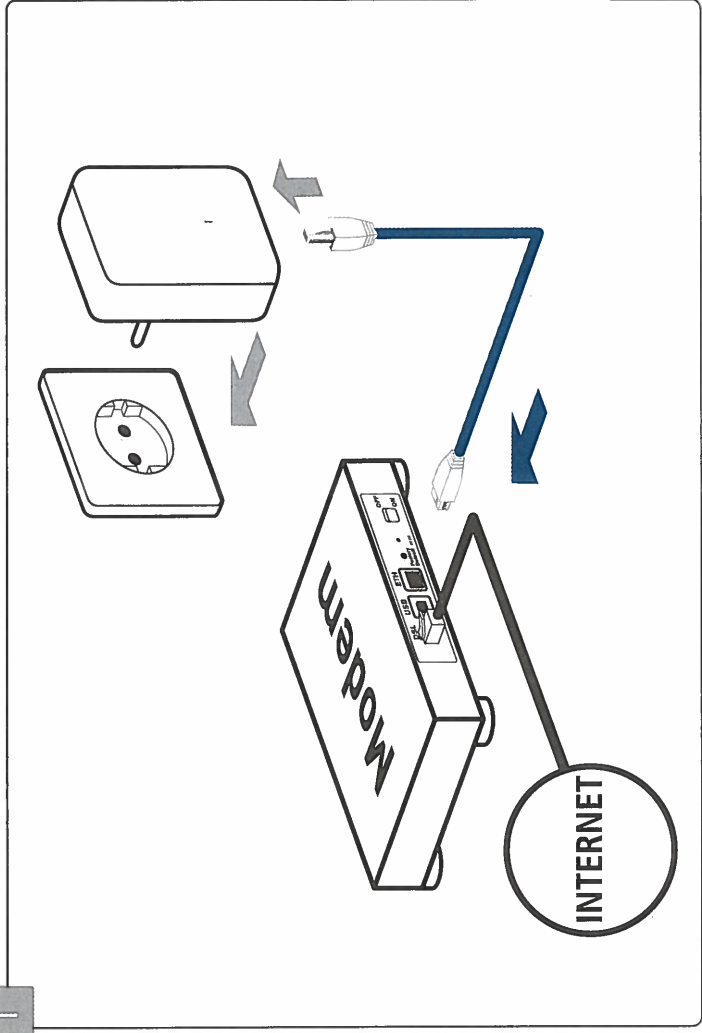

Package contents

1

2

3

Press the encryption button of the formerly installed adapter for one second, and within 2 minutes press the encryption button of the new adapter for one second.

To integrate additional adapters into your network, repeat the following steps:
1st: Press the encryption button of any formerly installed adapter for one second, and within 2 minutes ...
2nd: ... press the encryption button of the new adapter for one second. That's it!

Mobile Phone/Tablet

Notebook

renkforce

Powerline adapter

PL500D WiFi

Powerline Starter Kit

Installation

distributed by
Conrad Electronic SE
Klaus-Conrad-Str. 1
92240 Hirschau