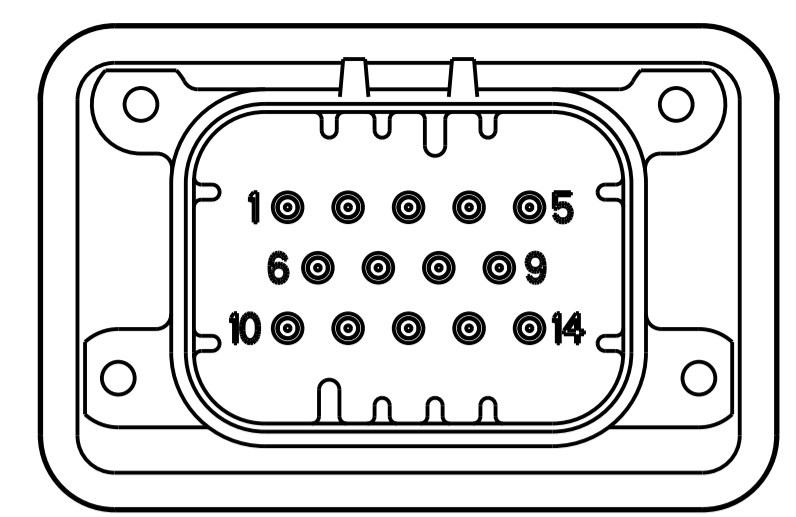

REVISIONS				
REV	DATE	DESCRIPTION	BY	APP'D
B4	29MAY2012	REVISED PER ECO-12-009257	DD	DS
B5	16JAN2014	REVISED PER ECO-13-020287	DD	DS

776267-1 & 1-776267-1
KEY LOCATION
SCALE 2:1

776267-2 & 1-776267-2
KEY LOCATION
SCALE 2:1

776267-4 & 1-776267-4
KEY LOCATION
SCALE 2:1

776267-5 & 1-776267-5
KEY LOCATION
SCALE 2:1

- △ ACCEPTS #4 SELF TAPPING THREAD FORMING SCREWS OR METRIC EQUIVALENT. DRIVE TO 0.4 N-m MINIMUM.
- △ HOUSING COLORS ARE MECHANICALLY KEYS TO MATE ONLY WITH IDENTICALLY COLORED PLUG ASSEMBLIES.
- 3. HEADER MATES TO PLUG ASSEMBLY 776273 WHICH USES REELED TERMINAL 770520 OR LOOSE PIECE TERMINAL 770854
- △ MATERIAL: GASKET - SILICONE
HEADER HOUSING - GLASS FILLED PBT
PINS - TIN OR GOLD PLATED BRASS
- △ DATE CODE TO BE BRANDED ON THIS SURFACE PER TE SPEC 102-60. USE 5 DIGIT CODE: FIRST 2 DIGITS = YEAR, SECOND 2 DIGITS = WEEK, LAST DIGIT = DAY.

THIS DRAWING IS A CONTROLLED DOCUMENT.

DIMENSIONS:	TOLERANCES UNLESS OTHERWISE SPECIFIED:	OWN: D. DRUMMOND 18AUG2010	CHK: D. STRAUSSER 18AUG2010	APVD: D. STRAUSSER 18AUG2010
mm	0 PLC ±0.2 2 PLC ±0.13 3 PLC ±0.1 4 PLC ±0.1	PRODUCT SPEC: 108-1329	APPLICATION SPEC: 114-16016	WEIGHT: -
MATERIAL: 4	FINISH: 4	SIZE: 114-16016	SCALE: 4:1	SHEET 1 OF 1

TE Connectivity
HEADER ASSEMBLY, 14 POSITION, RIGHT ANGLE, AMPSEAL
A100779C=776267
CUSTOMER DRAWING