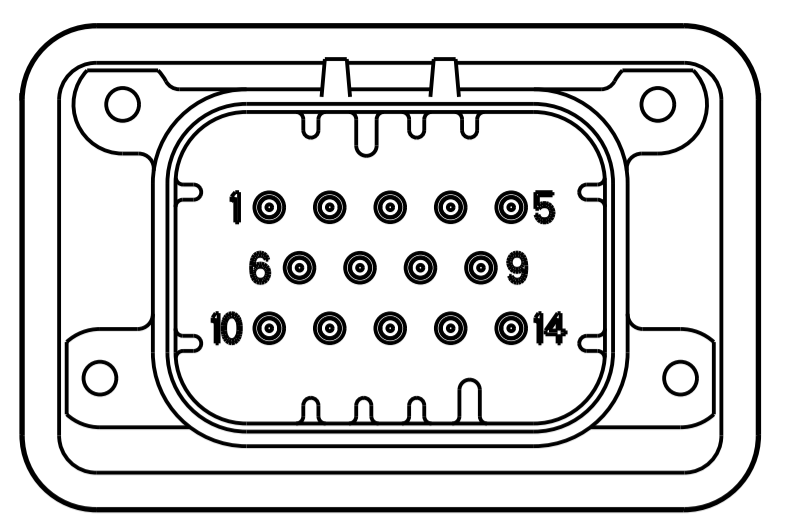

REVISIONS				
REV	DATE	DESCRIPTION	BY	APP'D
B4	29MAY2012	REVISED PER ECO-12-009257	DD	DS
B5	16JAN2014	REVISED PER ECO-13-020287	DD	DS

776267-1 & 1-776267-1
KEY LOCATION
SCALE 2:1

776267-2 & 1-776267-2
KEY LOCATION
SCALE 2:1

776267-4 & 1-776267-4
KEY LOCATION
SCALE 2:1

776267-5 & 1-776267-5
KEY LOCATION
SCALE 2:1

- △ ACCEPTS #4 SELF TAPPING THREAD FORMING SCREWS OR METRIC EQUIVALENT. DRIVE TO 0.4 N-m MINIMUM.
- △ HOUSING COLORS ARE MECHANICALLY KEYS TO MATE ONLY WITH IDENTICALLY COLORED PLUG ASSEMBLIES.
- 3. HEADER MATES TO PLUG ASSEMBLY 776273 WHICH USES REELED TERMINAL 770520 OR LOOSE PIECE TERMINAL 770854
- △ MATERIAL: GASKET - SILICONE
HEADER HOUSING - GLASS FILLED PBT
PINS - TIN OR GOLD PLATED BRASS
- △ DATE CODE TO BE BRANDED ON THIS SURFACE PER TE SPEC 102-60. USE 5 DIGIT CODE: FIRST 2 DIGITS = YEAR, SECOND 2 DIGITS = WEEK, LAST DIGIT = DAY.

THIS DRAWING IS A CONTROLLED DOCUMENT.

DIMENSIONS:	TOLERANCES UNLESS OTHERWISE SPECIFIED:	OWN: D. DRUMMOND 18AUG2010	CHK: D. STRAUSSER 18AUG2010	APVD: D. STRAUSSER 18AUG2010
mm	0 PLC ±0.2 2 PLC ±0.13 3 PLC ±0.1 4 PLC ±0.1	PRODUCT SPEC: 108-1329	APPLICATION SPEC: 114-16016	WEIGHT: -
MATERIAL: 4	FINISH: 4	SIZE: 114-16016	SCALE: 4:1	SHEET 1 OF 1

TE Connectivity
HEADER ASSEMBLY, 14 POSITION, RIGHT ANGLE, AMPSEAL
A100779C=776267
CUSTOMER DRAWING