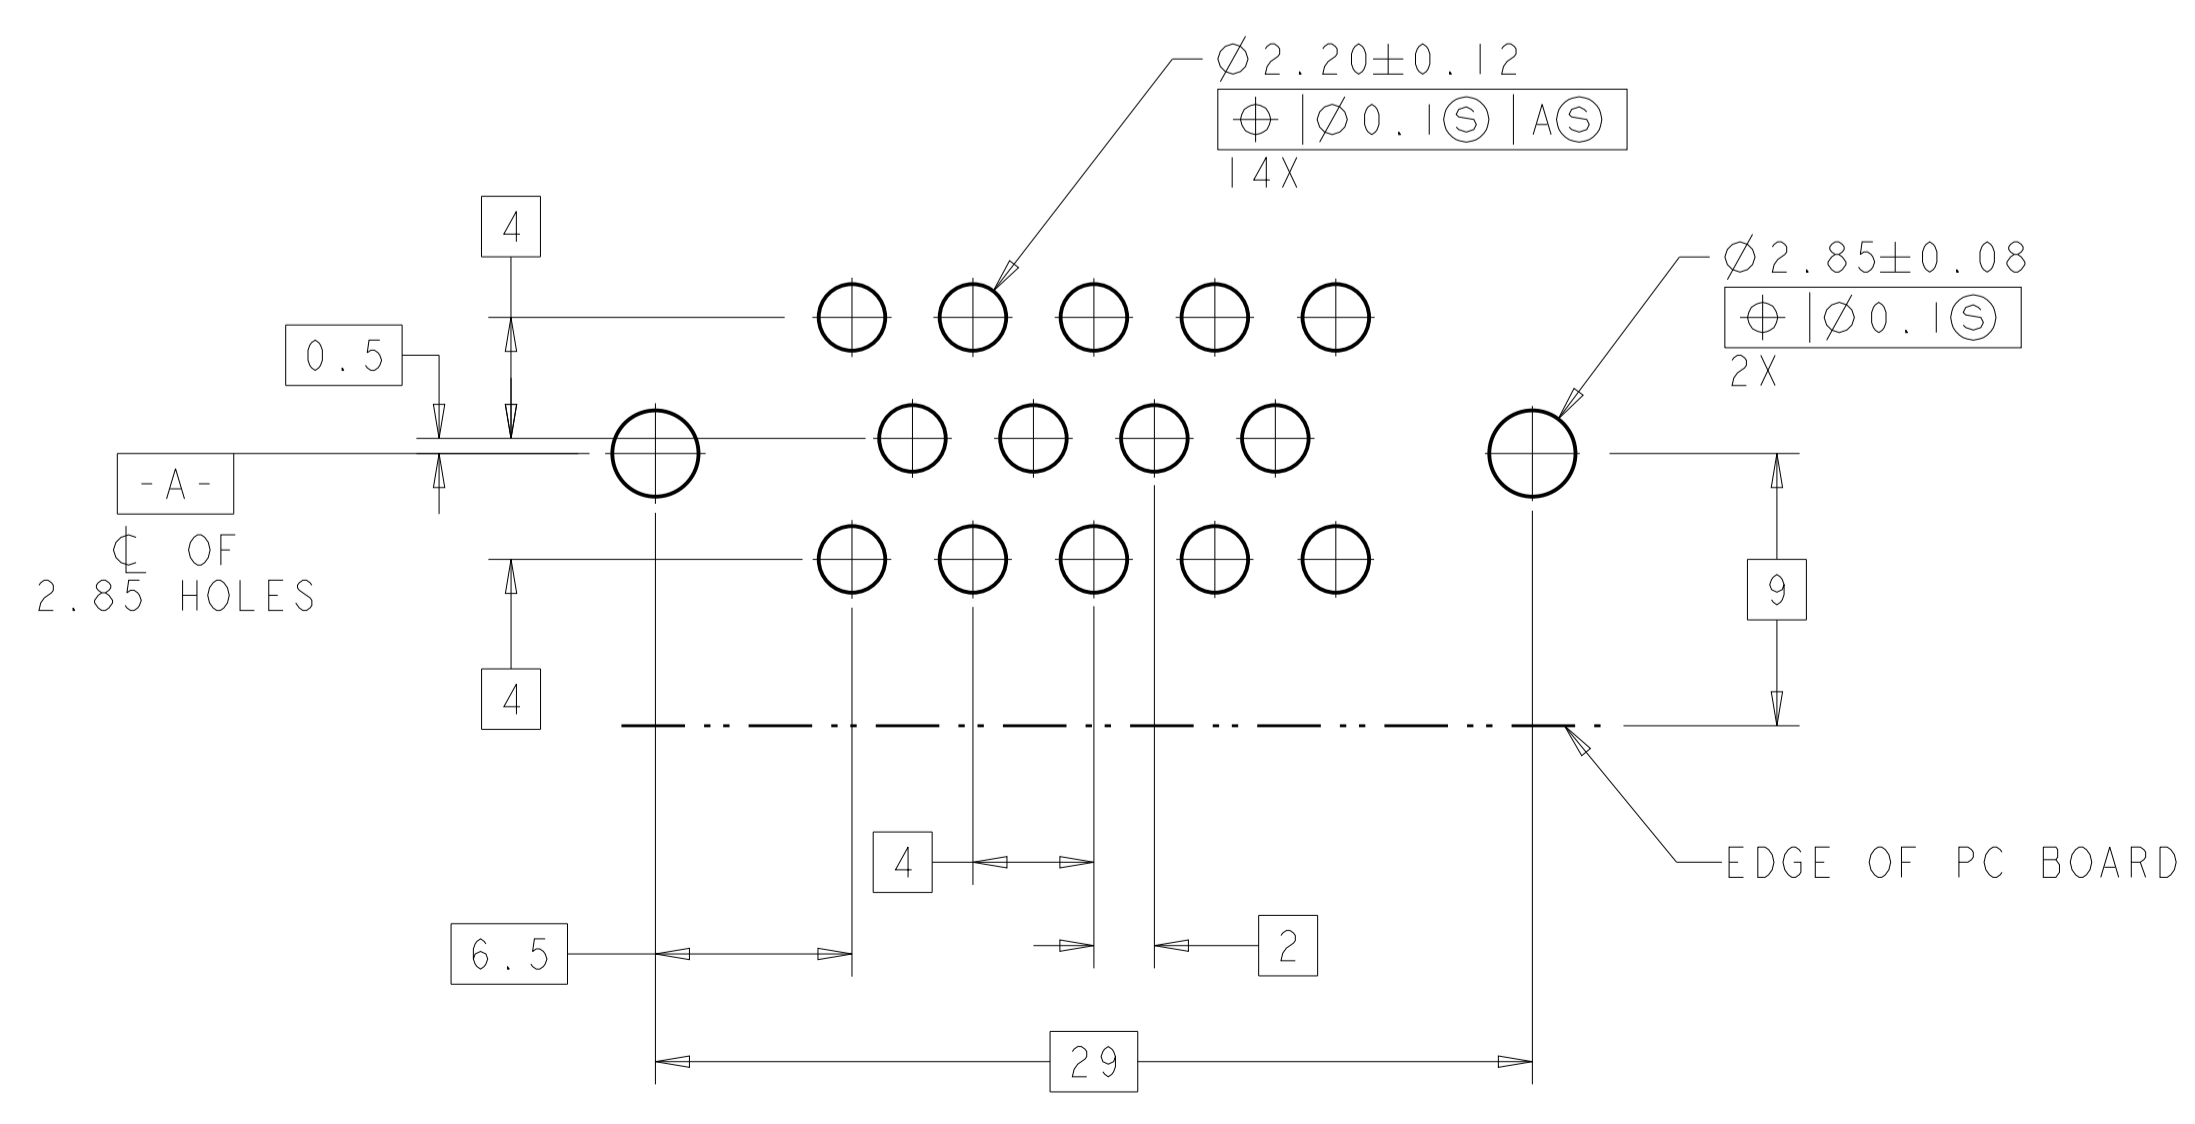

776267-4 & 1-776267-4
KEY LOCATION
SCALE 2:1

776267-5 & 1-776267-5
KEY LOCATION
SCALE 2:1

- △ ACCEPTS #4 SELF TAPPING THREAD FORMING SCREWS OR METRIC EQUIVALENT. DRIVE TO 0.4 N-m MINIMUM.
- △ HOUSING COLORS ARE MECHANICALLY KEYS TO MATE ONLY WITH IDENTICALLY COLORED PLUG ASSEMBLIES.
- 3. HEADER MATES TO PLUG ASSEMBLY 776273 WHICH USES REELED TERMINAL 770520 OR LOOSE PIECE TERMINAL 770854
- △ MATERIAL: GASKET - SILICONE
HEADER HOUSING - GLASS FILLED PBT
PINS - TIN OR GOLD PLATED BRASS
- △ DATE CODE TO BE BRANDED ON THIS SURFACE PER TE SPEC 102-60. USE 5 DIGIT CODE: FIRST 2 DIGITS = YEAR, SECOND 2 DIGITS = WEEK, LAST DIGIT = DAY.

776267-1 SHOWN

SECTION A-A
OPTIONAL CONSTRUCTION IF
THICKNESS IS GREATER THEN 2.0

SECTION A-A
OPTIONAL CONSTRUCTION IF
THICKNESS IS GREATER THEN 2.0

RECOMMENDED MOUNTING HOLE LAYOUT
FOR 5.0 MAXIMUM THICK PANEL

THIS DRAWING IS A CONTROLLED DOCUMENT.

DIMENSIONS:	TOLERANCES UNLESS OTHERWISE SPECIFIED:	OWN: D. DRUMMOND 18AUG2010	CHK: D. STRAUSSER 18AUG2010	APVD: D. STRAUSSER 18AUG2010
mm	0 PLC ±0.2 2 PLC ±0.13 3 PLC ±0.1 4 PLC ±0.1	PRODUCT SPEC: 108-1329	APPLICATION SPEC: 114-16016	WEIGHT: -
MATERIAL: 4	FINISH: 4	SIZE: 114-16016	SCALE: 4:1	SHEET 1 OF 1

TE Connectivity
HEADER ASSEMBLY, 14 POSITION, RIGHT ANGLE, AMPSEAL
A100779C=776267
CUSTOMER DRAWING