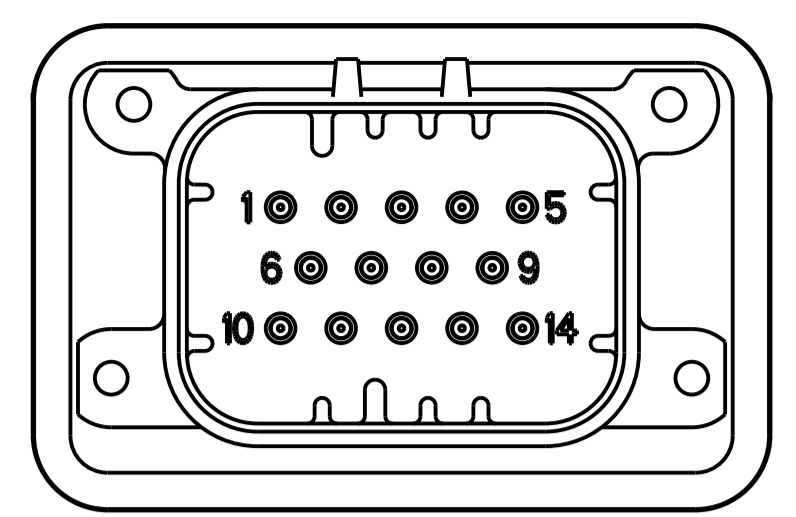

REVISIONS				
REV	DATE	DESCRIPTION	BY	APP'D
B4	29MAY2012	REVISED PER ECO-12-009257	DD	DS
B5	16JAN2014	REVISED PER ECO-13-020287	DD	DS

776267-1 & 1-776267-1
KEY LOCATION
SCALE 2:1

776267-2 & 1-776267-2
KEY LOCATION
SCALE 2:1

776267-4 & 1-776267-4
KEY LOCATION
SCALE 2:1

776267-5 & 1-776267-5
KEY LOCATION
SCALE 2:1

- △ ACCEPTS #4 SELF TAPPING THREAD FORMING SCREWS OR METRIC EQUIVALENT. DRIVE TO 0.4 N-m MINIMUM.
- △ HOUSING COLORS ARE MECHANICALLY KEYS TO MATE ONLY WITH IDENTICALLY COLORED PLUG ASSEMBLIES.
- 3. HEADER MATES TO PLUG ASSEMBLY 776273 WHICH USES REELED TERMINAL 770520 OR LOOSE PIECE TERMINAL 770854
- △ MATERIAL: GASKET - SILICONE
HEADER HOUSING - GLASS FILLED PBT
PINS - TIN OR GOLD PLATED BRASS
- △ DATE CODE TO BE BRANDED ON THIS SURFACE PER TE SPEC 102-60. USE 5 DIGIT CODE: FIRST 2 DIGITS = YEAR, SECOND 2 DIGITS = WEEK, LAST DIGIT = DAY.

THIS DRAWING IS A CONTROLLED DOCUMENT.

DIMENSIONS:	TOLERANCES UNLESS OTHERWISE SPECIFIED:	OWN: D. DRUMMOND 18AUG2010	CHK: D. STRAUSSER 18AUG2010	APVD: D. STRAUSSER 18AUG2010
mm	0 PLC ±0.2 2 PLC ±0.13 3 PLC ±0.1 4 PLC ±0.1	PRODUCT SPEC: 108-1329	APPLICATION SPEC: 114-16016	WEIGHT: -
MATERIAL: 4	FINISH: 4	SIZE: 114-16016	SCALE: 4:1	SHEET 1 OF 1

TE Connectivity
HEADER ASSEMBLY, 14 POSITION, RIGHT ANGLE, AMPSEAL
A100779C=776267
CUSTOMER DRAWING