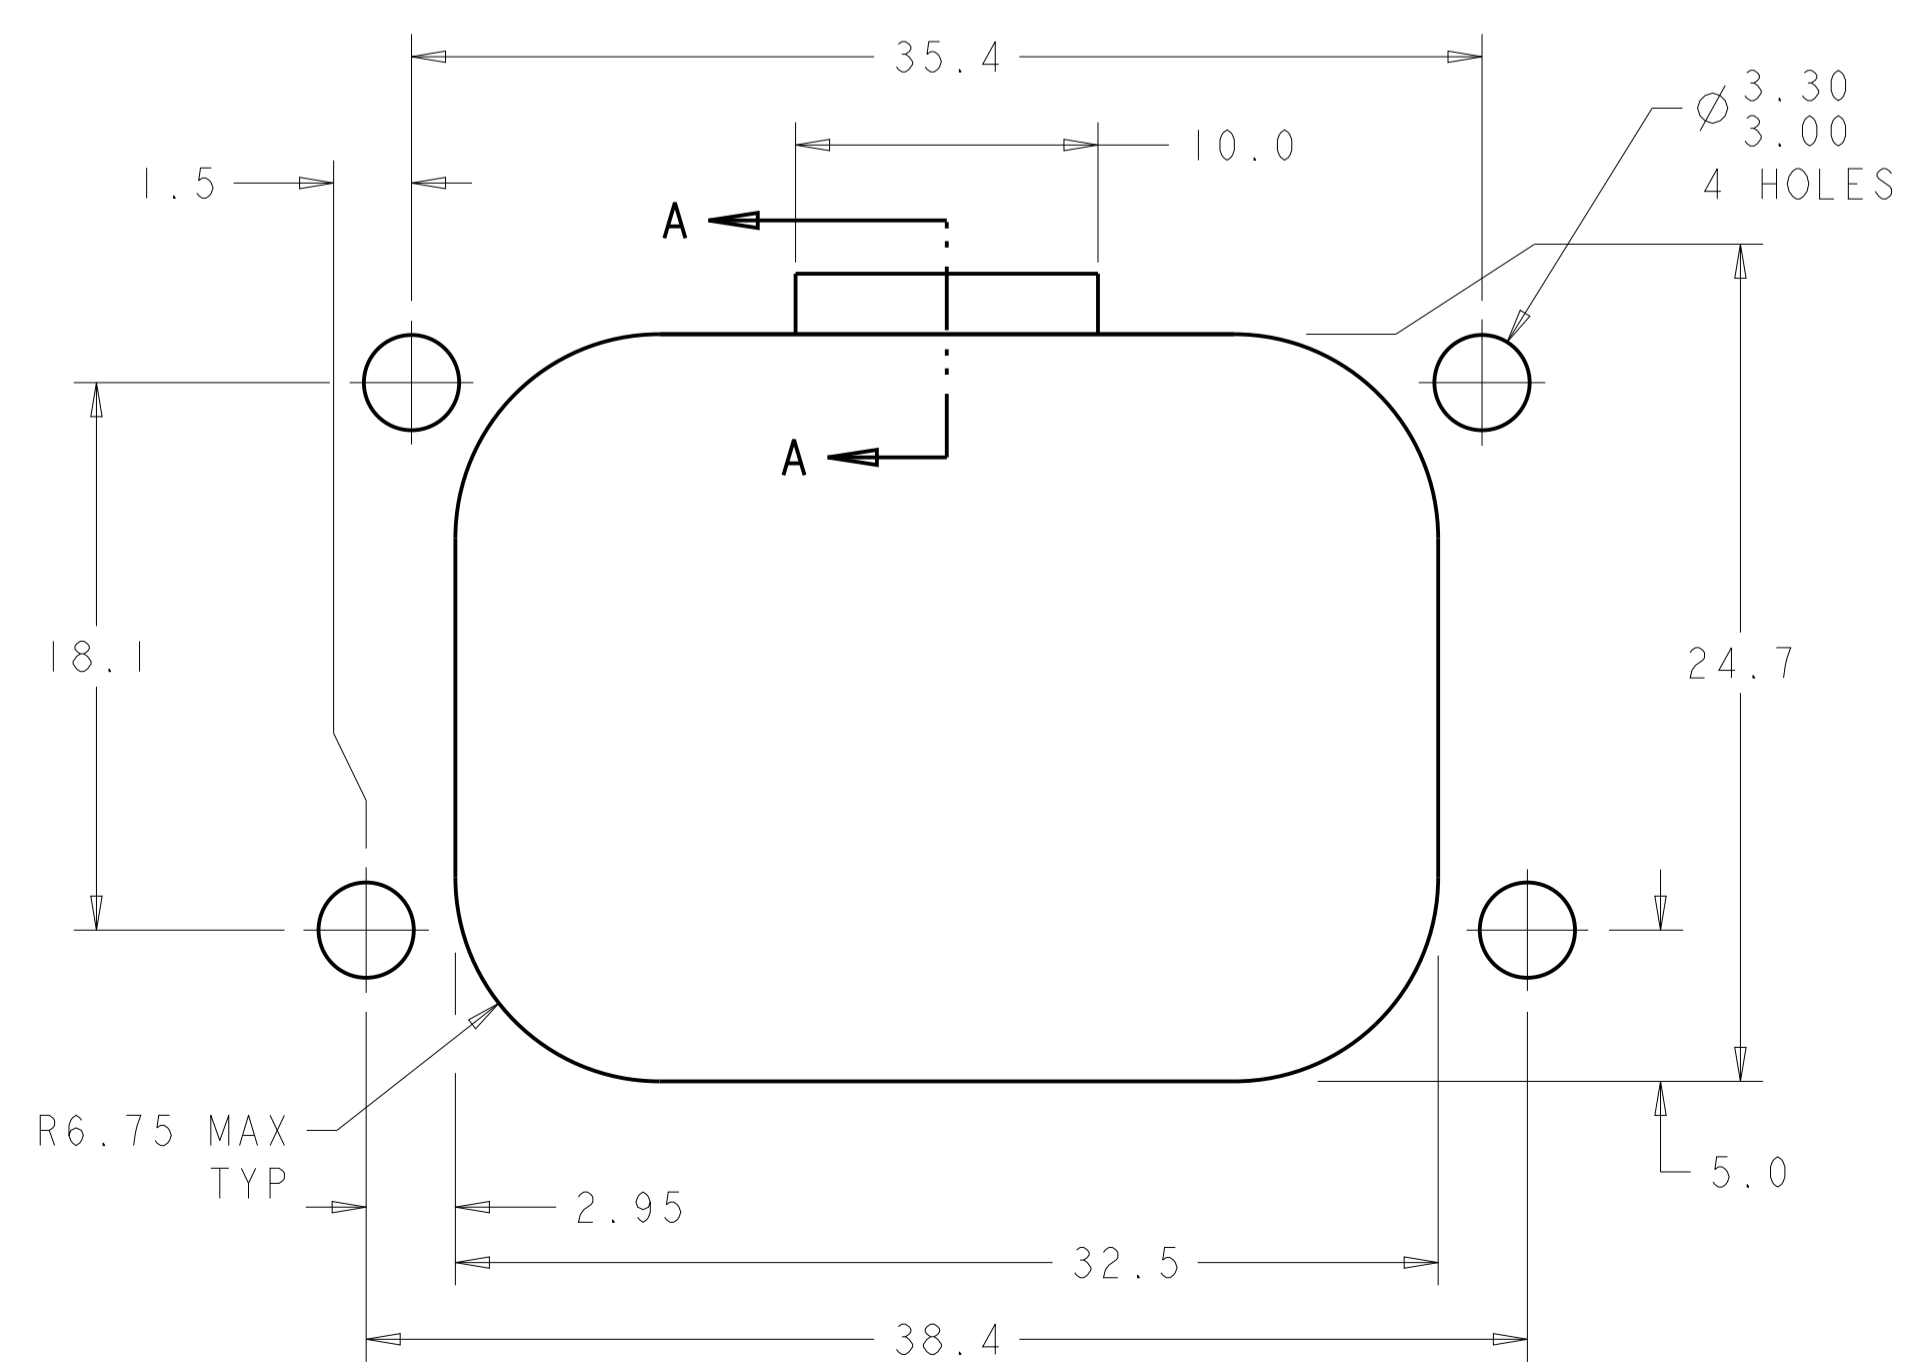

776267-4 & 1-776267-4
KEY LOCATION
SCALE 2:1

776267-5 & 1-776267-5
KEY LOCATION
SCALE 2:1

- △ ACCEPTS #4 SELF TAPPING THREAD FORMING SCREWS OR METRIC EQUIVALENT. DRIVE TO 0.4 N-m MINIMUM.
- △ HOUSING COLORS ARE MECHANICALLY KEYS TO MATE ONLY WITH IDENTICALLY COLORED PLUG ASSEMBLIES.
- 3. HEADER MATES TO PLUG ASSEMBLY 776273 WHICH USES REELED TERMINAL 770520 OR LOOSE PIECE TERMINAL 770854
- △ MATERIAL: GASKET - SILICONE
HEADER HOUSING - GLASS FILLED PBT
PINS - TIN OR GOLD PLATED BRASS
- △ DATE CODE TO BE BRANDED ON THIS SURFACE PER TE SPEC 102-60. USE 5 DIGIT CODE: FIRST 2 DIGITS = YEAR, SECOND 2 DIGITS = WEEK, LAST DIGIT = DAY.

776267-1 SHOWN

SECTION A-A
OPTIONAL CONSTRUCTION IF
THICKNESS IS GREATER THEN 2.0

SECTION A-A
OPTIONAL CONSTRUCTION IF
THICKNESS IS GREATER THEN 2.0

RECOMMENDED MOUNTING HOLE LAYOUT
FOR 5.0 MAXIMUM THICK PANEL

THIS DRAWING IS A CONTROLLED DOCUMENT.

DIMENSIONS:	TOLERANCES UNLESS OTHERWISE SPECIFIED:	OWN: D. DRUMMOND 18AUG2010	CHK: D. STRAUSSER 18AUG2010	APVD: D. STRAUSSER 18AUG2010
mm	0 PLC ±0.2 2 PLC ±0.13 3 PLC ±0.1 4 PLC ±0.1	PRODUCT SPEC: 108-1329	APPLICATION SPEC: 114-16016	WEIGHT: -
MATERIAL: 4	FINISH: 4	SIZE: 114-16016	SCALE: 4:1	SHEET 1 OF 1

TE Connectivity
HEADER ASSEMBLY, 14 POSITION, RIGHT ANGLE, AMPSEAL
A100779C=776267
CUSTOMER DRAWING