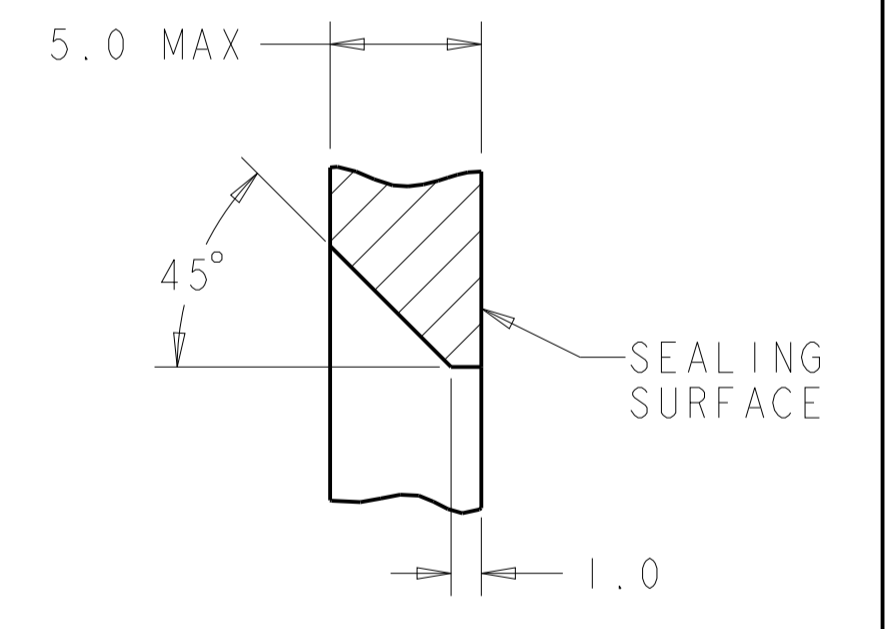

776267-4 & 1-776267-4
KEY LOCATION
SCALE 2:1

776267-5 & 1-776267-5
KEY LOCATION
SCALE 2:1

- △ ACCEPTS #4 SELF TAPPING THREAD FORMING SCREWS OR METRIC EQUIVALENT. DRIVE TO 0.4 N-m MINIMUM.
- △ HOUSING COLORS ARE MECHANICALLY KEYS TO MATE ONLY WITH IDENTICALLY COLORED PLUG ASSEMBLIES.
- 3. HEADER MATES TO PLUG ASSEMBLY 776273 WHICH USES REELED TERMINAL 770520 OR LOOSE PIECE TERMINAL 770854
- △ MATERIAL: GASKET - SILICONE
HEADER HOUSING - GLASS FILLED PBT
PINS - TIN OR GOLD PLATED BRASS
- △ DATE CODE TO BE BRANDED ON THIS SURFACE PER TE SPEC 102-60. USE 5 DIGIT CODE: FIRST 2 DIGITS = YEAR, SECOND 2 DIGITS = WEEK, LAST DIGIT = DAY.

776267-1 SHOWN

SECTION A-A
OPTIONAL CONSTRUCTION IF
THICKNESS IS GREATER THEN 2.0

SECTION A-A
OPTIONAL CONSTRUCTION IF
THICKNESS IS GREATER THEN 2.0

RECOMMENDED MOUNTING HOLE LAYOUT
FOR 5.0 MAXIMUM THICK PANEL

THIS DRAWING IS A CONTROLLED DOCUMENT.

DIMENSIONS:	TOLERANCES UNLESS OTHERWISE SPECIFIED:	OWN: D. DRUMMOND 18AUG2010	CHK: D. STRAUSSER 18AUG2010	APVD: D. STRAUSSER 18AUG2010
mm	0 PLC ±0.2 2 PLC ±0.13 3 PLC ±0.1 4 PLC ±0.1	PRODUCT SPEC: 108-1329	APPLICATION SPEC: 114-16016	WEIGHT: -
MATERIAL: 4	FINISH: 4	SIZE: 114-16016	SCALE: 4:1	SHEET 1 OF 1