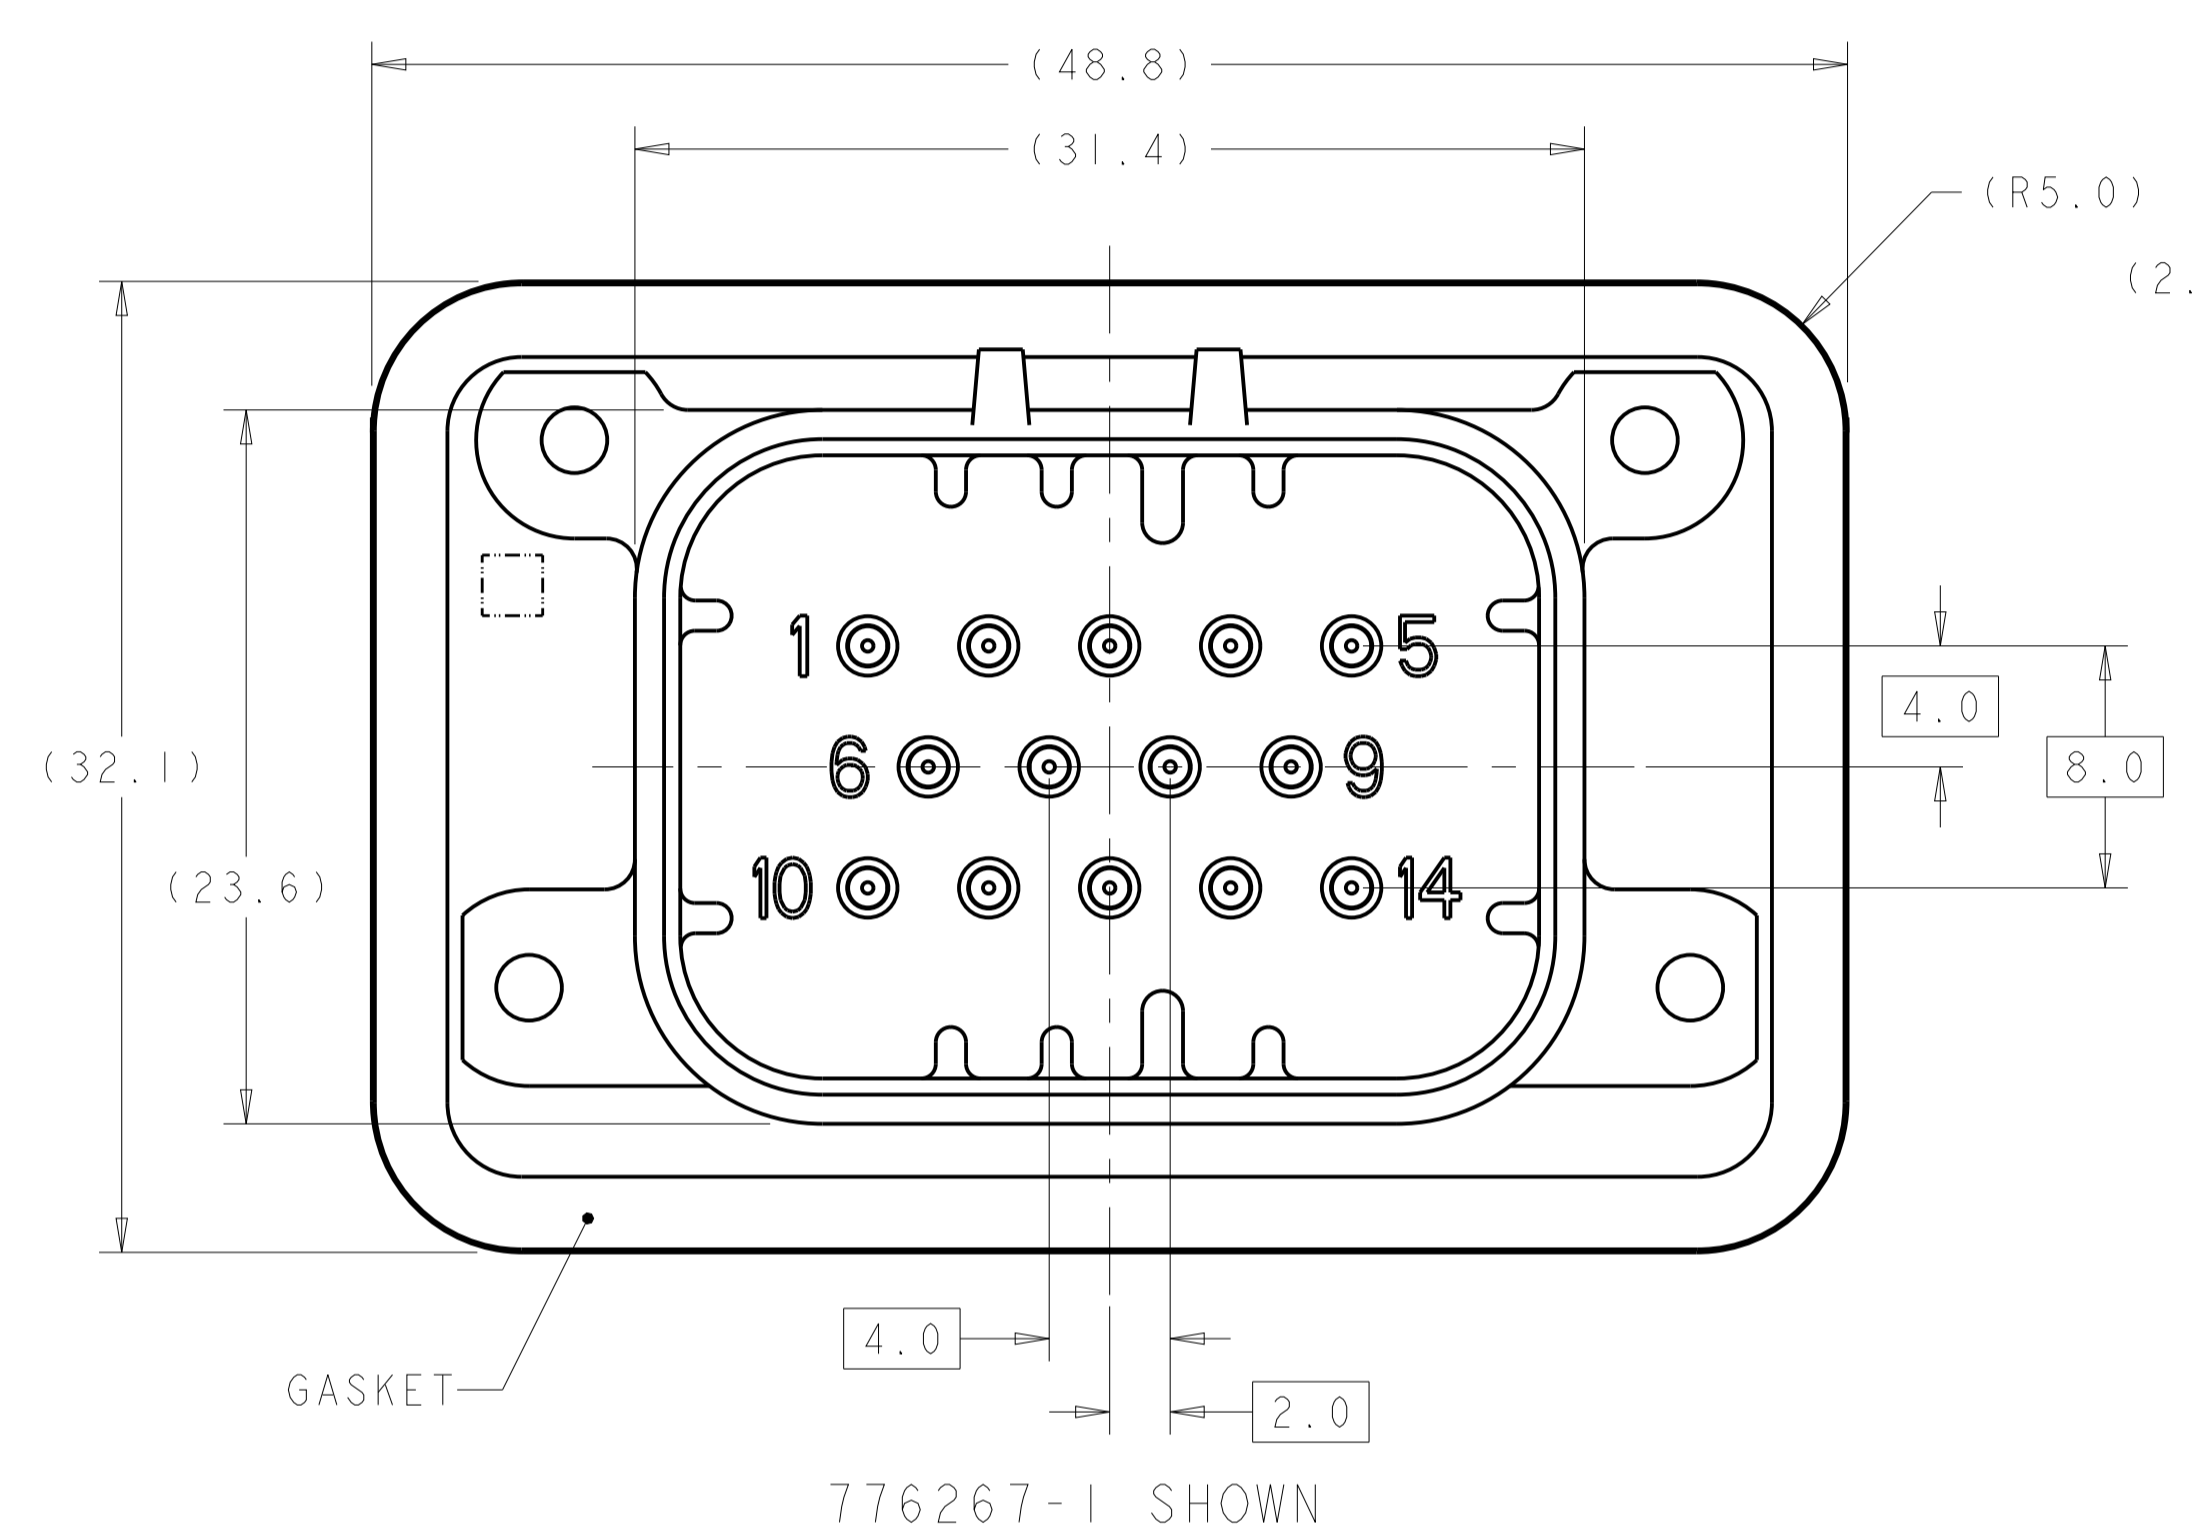

776267-4 & 1-776267-4
KEY LOCATION
SCALE 2:1

776267-5 & 1-776267-5
KEY LOCATION
SCALE 2:1

- △ ACCEPTS #4 SELF TAPPING THREAD FORMING SCREWS OR METRIC EQUIVALENT. DRIVE TO 0.4 N-m MINIMUM.
- △ HOUSING COLORS ARE MECHANICALLY KEYS TO MATE ONLY WITH IDENTICALLY COLORED PLUG ASSEMBLIES.
- 3. HEADER MATES TO PLUG ASSEMBLY 776273 WHICH USES REELED TERMINAL 770520 OR LOOSE PIECE TERMINAL 770854
- △ MATERIAL: GASKET - SILICONE
HEADER HOUSING - GLASS FILLED PBT
PINS - TIN OR GOLD PLATED BRASS
- △ DATE CODE TO BE BRANDED ON THIS SURFACE PER TE SPEC 102-60. USE 5 DIGIT CODE: FIRST 2 DIGITS = YEAR, SECOND 2 DIGITS = WEEK, LAST DIGIT = DAY.

776267-1 SHOWN

SECTION A-A
OPTIONAL CONSTRUCTION IF
THICKNESS IS GREATER THEN 2.0

SECTION A-A
OPTIONAL CONSTRUCTION IF
THICKNESS IS GREATER THEN 2.0

RECOMMENDED MOUNTING HOLE LAYOUT
FOR 5.0 MAXIMUM THICK PANEL

THIS DRAWING IS A CONTROLLED DOCUMENT.

DIMENSIONS:	TOLERANCES UNLESS OTHERWISE SPECIFIED:	OWN: D. DRUMMOND 18AUG2010	CHK: D. STRAUSSER 18AUG2010	APVD: D. STRAUSSER 18AUG2010
mm	0 PLC ±0.2 2 PLC ±0.13 3 PLC ±0.1 4 PLC ±0.1	PRODUCT SPEC: 108-1329	APPLICATION SPEC: 114-16016	WEIGHT: -
MATERIAL: 4	FINISH: 4	SIZE: 114-16016	SCALE: 4:1	SHEET 1 OF 1

TE Connectivity
HEADER ASSEMBLY, 14 POSITION, RIGHT ANGLE, AMPSEAL
A100779C=776267
CUSTOMER DRAWING