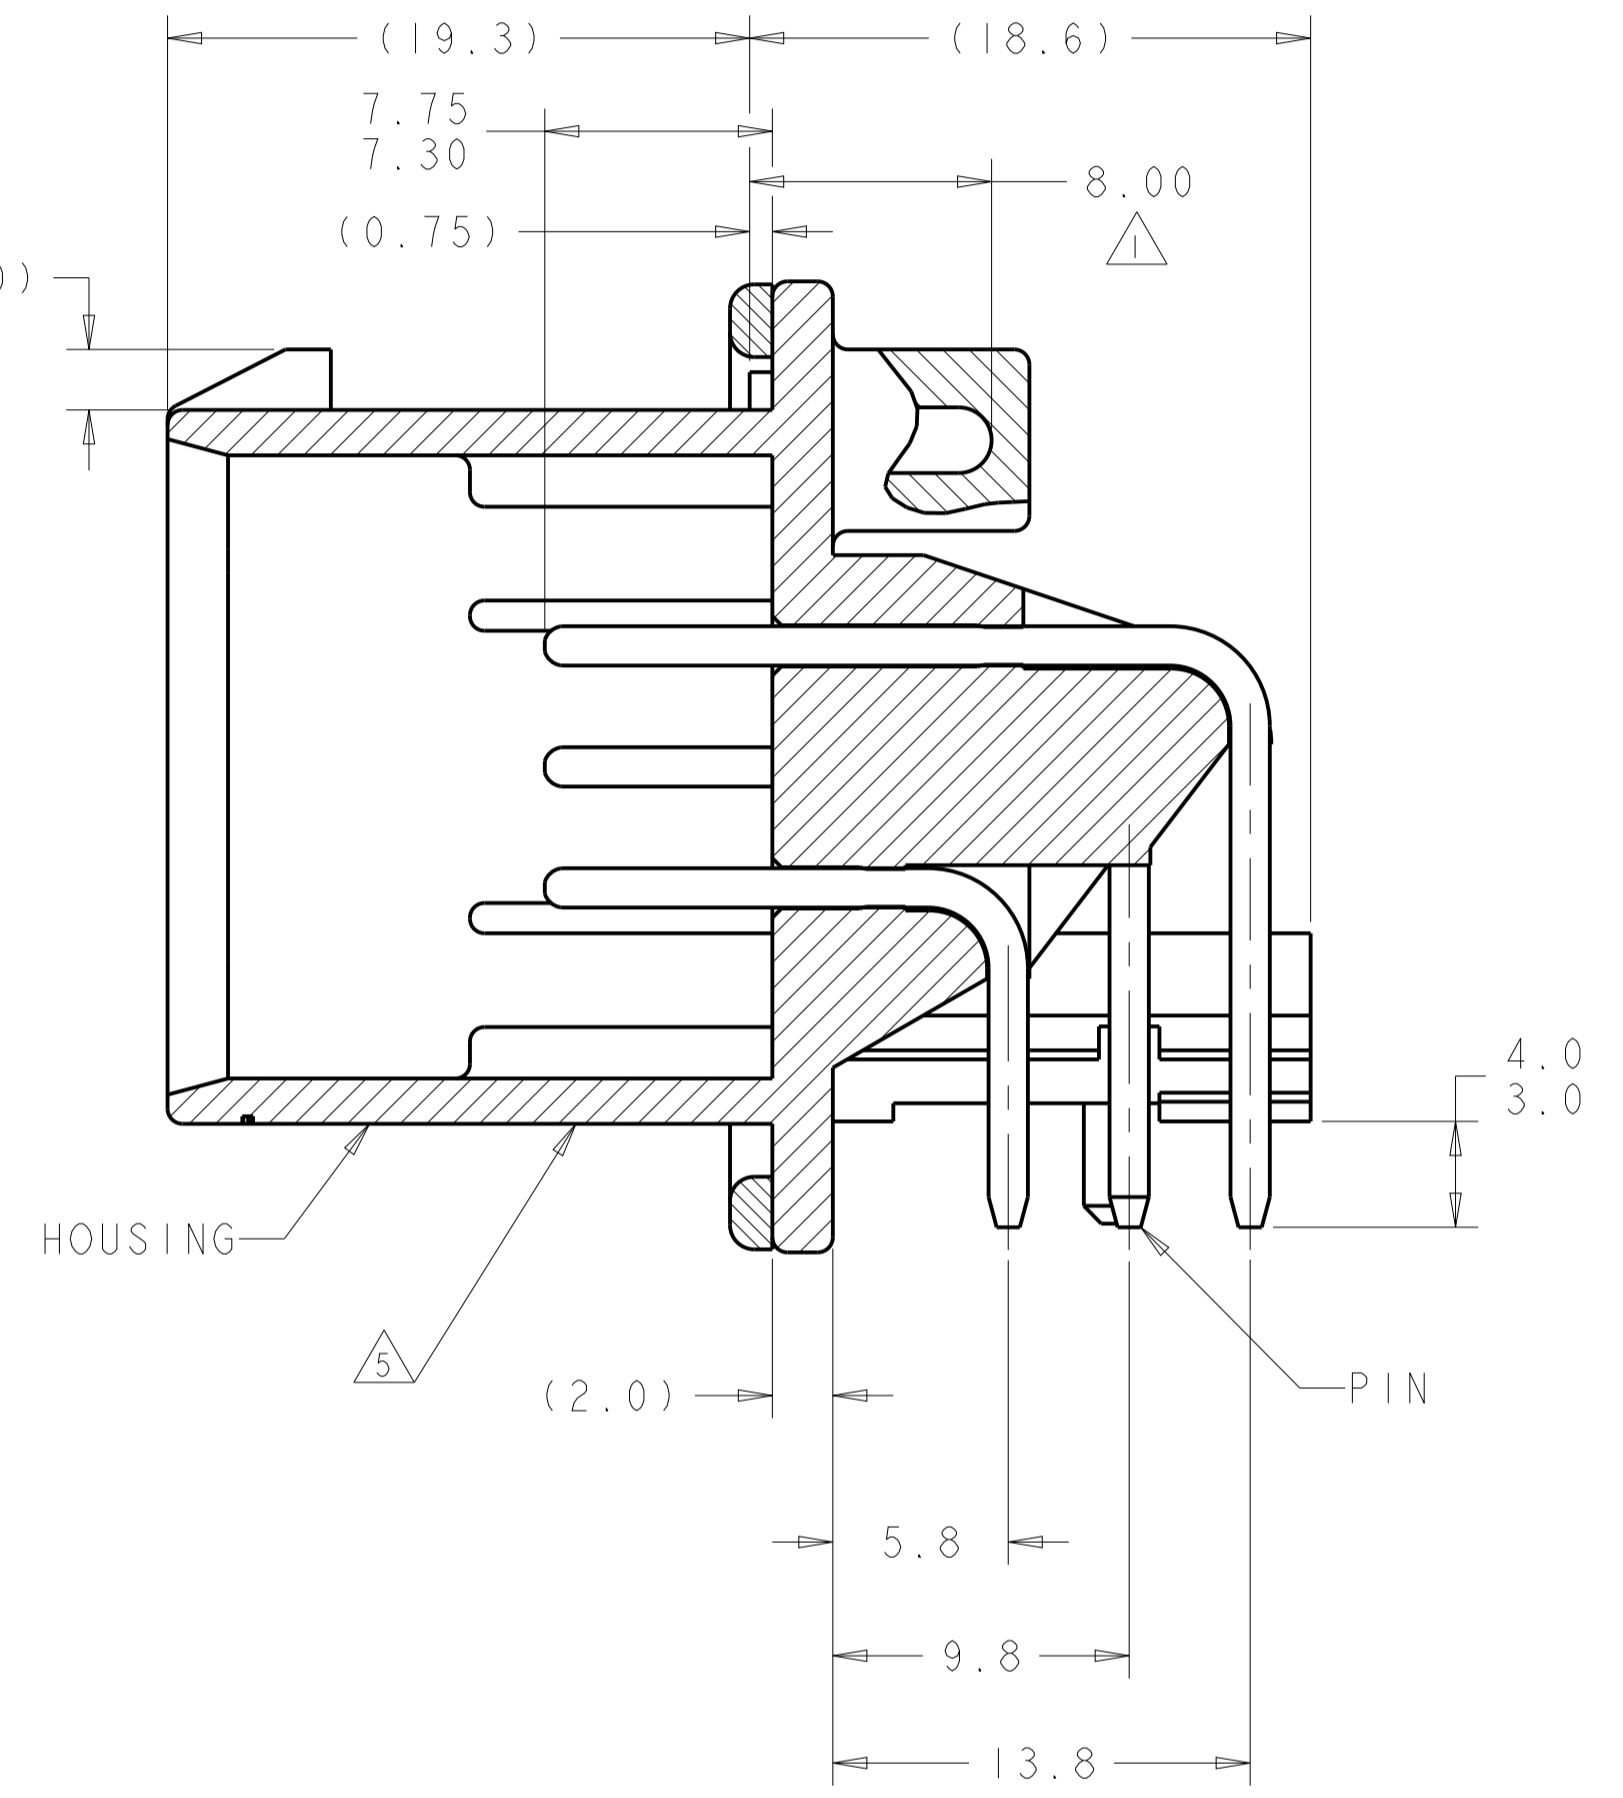

776267-4 & 1-776267-4
KEY LOCATION
SCALE 2:1

776267-5 & 1-776267-5
KEY LOCATION
SCALE 2:1

- △ ACCEPTS #4 SELF TAPPING THREAD FORMING SCREWS OR METRIC EQUIVALENT. DRIVE TO 0.4 N-m MINIMUM.
- △ HOUSING COLORS ARE MECHANICALLY KEYS TO MATE ONLY WITH IDENTICALLY COLORED PLUG ASSEMBLIES.
- 3. HEADER MATES TO PLUG ASSEMBLY 776273 WHICH USES REELED TERMINAL 770520 OR LOOSE PIECE TERMINAL 770854
- △ MATERIAL: GASKET - SILICONE
HEADER HOUSING - GLASS FILLED PBT
PINS - TIN OR GOLD PLATED BRASS
- △ DATE CODE TO BE BRANDED ON THIS SURFACE PER TE SPEC 102-60. USE 5 DIGIT CODE: FIRST 2 DIGITS = YEAR, SECOND 2 DIGITS = WEEK, LAST DIGIT = DAY.

776267-1 SHOWN

SECTION A-A
OPTIONAL CONSTRUCTION IF
THICKNESS IS GREATER THEN 2.0

SECTION A-A
OPTIONAL CONSTRUCTION IF
THICKNESS IS GREATER THEN 2.0

RECOMMENDED MOUNTING HOLE LAYOUT
FOR 5.0 MAXIMUM THICK PANEL

THIS DRAWING IS A CONTROLLED DOCUMENT.

DIMENSIONS:	TOLERANCES UNLESS OTHERWISE SPECIFIED:	OWN: D. DRUMMOND 18AUG2010	CHK: D. STRAUSSER 18AUG2010	APVD: D. STRAUSSER 18AUG2010
mm	0 PLC ±0.2 2 PLC ±0.13 3 PLC ±0.1 4 PLC ±0.1	PRODUCT SPEC: 108-1329	APPLICATION SPEC: 114-16016	WEIGHT: -
MATERIAL: 4	FINISH: 4	SIZE: 114-16016	SCALE: 4:1	SHEET 1 OF 1

TE Connectivity
HEADER ASSEMBLY, 14 POSITION, RIGHT ANGLE, AMPSEAL
A100779C=776267
CUSTOMER DRAWING