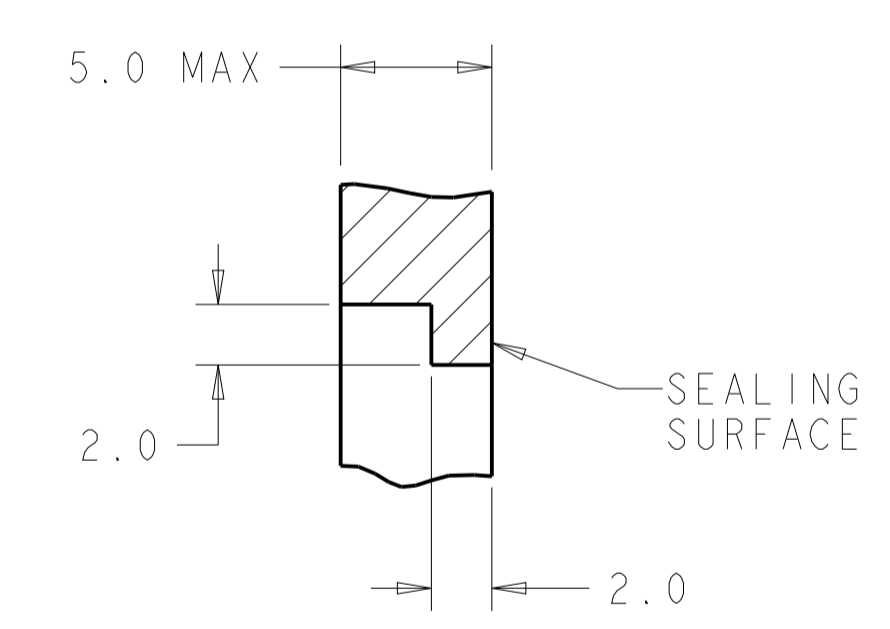

776267-4 & 1-776267-4
KEY LOCATION
SCALE 2:1

776267-5 & 1-776267-5
KEY LOCATION
SCALE 2:1

- △ ACCEPTS #4 SELF TAPPING THREAD FORMING SCREWS OR METRIC EQUIVALENT. DRIVE TO 0.4 N-m MINIMUM.
- △ HOUSING COLORS ARE MECHANICALLY KEYS TO MATE ONLY WITH IDENTICALLY COLORED PLUG ASSEMBLIES.
- 3. HEADER MATES TO PLUG ASSEMBLY 776273 WHICH USES REELED TERMINAL 770520 OR LOOSE PIECE TERMINAL 770854
- △ MATERIAL: GASKET - SILICONE
HEADER HOUSING - GLASS FILLED PBT
PINS - TIN OR GOLD PLATED BRASS
- △ DATE CODE TO BE BRANDED ON THIS SURFACE PER TE SPEC 102-60. USE 5 DIGIT CODE: FIRST 2 DIGITS = YEAR, SECOND 2 DIGITS = WEEK, LAST DIGIT = DAY.

776267-1 SHOWN

SECTION A-A
OPTIONAL CONSTRUCTION IF
THICKNESS IS GREATER THEN 2.0

SECTION A-A
OPTIONAL CONSTRUCTION IF
THICKNESS IS GREATER THEN 2.0

RECOMMENDED MOUNTING HOLE LAYOUT
FOR 5.0 MAXIMUM THICK PANEL

THIS DRAWING IS A CONTROLLED DOCUMENT.

DIMENSIONS:	TOLERANCES UNLESS OTHERWISE SPECIFIED:	OWN: D. DRUMMOND 18AUG2010	CHK: D. STRAUSSER 18AUG2010	APVD: D. STRAUSSER 18AUG2010
mm	0 PLC ±0.2 2 PLC ±0.13 3 PLC ±0.1 4 PLC ±0.1	PRODUCT SPEC: 108-1329	APPLICATION SPEC: 114-16016	WEIGHT: -
MATERIAL: 4	FINISH: 4	SIZE: 114-16016	SCALE: 4:1	SHEET 1 OF 1