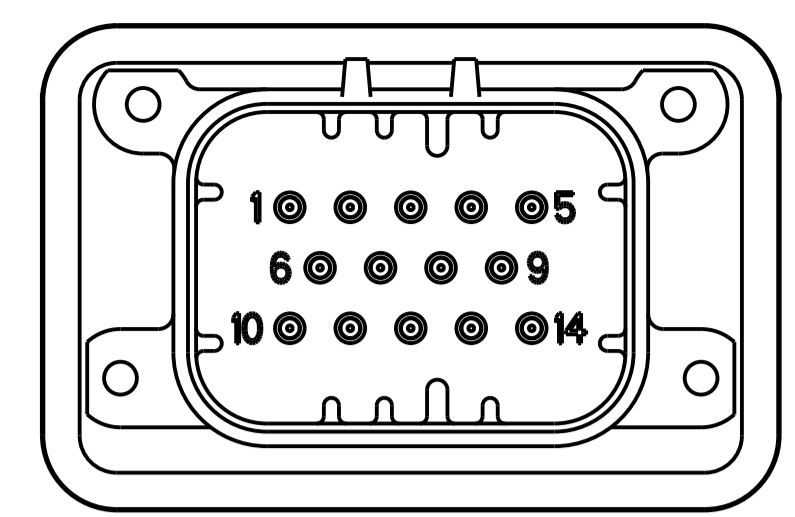

REVISIONS				
REV	DATE	DESCRIPTION	BY	APP'D
B4	29MAY2012	REVISED PER ECO-12-009257	DD	DS
B5	16JAN2014	REVISED PER ECO-13-020287	DD	DS

776267-1 & 1-776267-1
KEY LOCATION
SCALE 2:1

776267-2 & 1-776267-2
KEY LOCATION
SCALE 2:1

776267-4 & 1-776267-4
KEY LOCATION
SCALE 2:1

776267-5 & 1-776267-5
KEY LOCATION
SCALE 2:1

- △ ACCEPTS #4 SELF TAPPING THREAD FORMING SCREWS OR METRIC EQUIVALENT. DRIVE TO 0.4 N-m MINIMUM.
- △ HOUSING COLORS ARE MECHANICALLY KEYS TO MATE ONLY WITH IDENTICALLY COLORED PLUG ASSEMBLIES.
- 3. HEADER MATES TO PLUG ASSEMBLY 776273 WHICH USES REELED TERMINAL 770520 OR LOOSE PIECE TERMINAL 770854
- △ MATERIAL: GASKET - SILICONE
HEADER HOUSING - GLASS FILLED PBT
PINS - TIN OR GOLD PLATED BRASS
- △ DATE CODE TO BE BRANDED ON THIS SURFACE PER TE SPEC 102-60. USE 5 DIGIT CODE: FIRST 2 DIGITS = YEAR, SECOND 2 DIGITS = WEEK, LAST DIGIT = DAY.

THIS DRAWING IS A CONTROLLED DOCUMENT.

DIMENSIONS:	TOLERANCES UNLESS OTHERWISE SPECIFIED:	OWN: D. DRUMMOND 18AUG2010	CHK: D. STRAUSSER 18AUG2010	APVD: D. STRAUSSER 18AUG2010
mm	0 PLC ±0.2 2 PLC ±0.13 3 PLC ±0.1 4 PLC ±0.1	PRODUCT SPEC: 108-1329	APPLICATION SPEC: 114-16016	WEIGHT: -
MATERIAL: 4	FINISH: 4	SIZE: 114-16016	SCALE: 4:1	SHEET 1 OF 1

TE Connectivity
HEADER ASSEMBLY, 14 POSITION, RIGHT ANGLE, AMPSEAL
A100779C=776267
CUSTOMER DRAWING