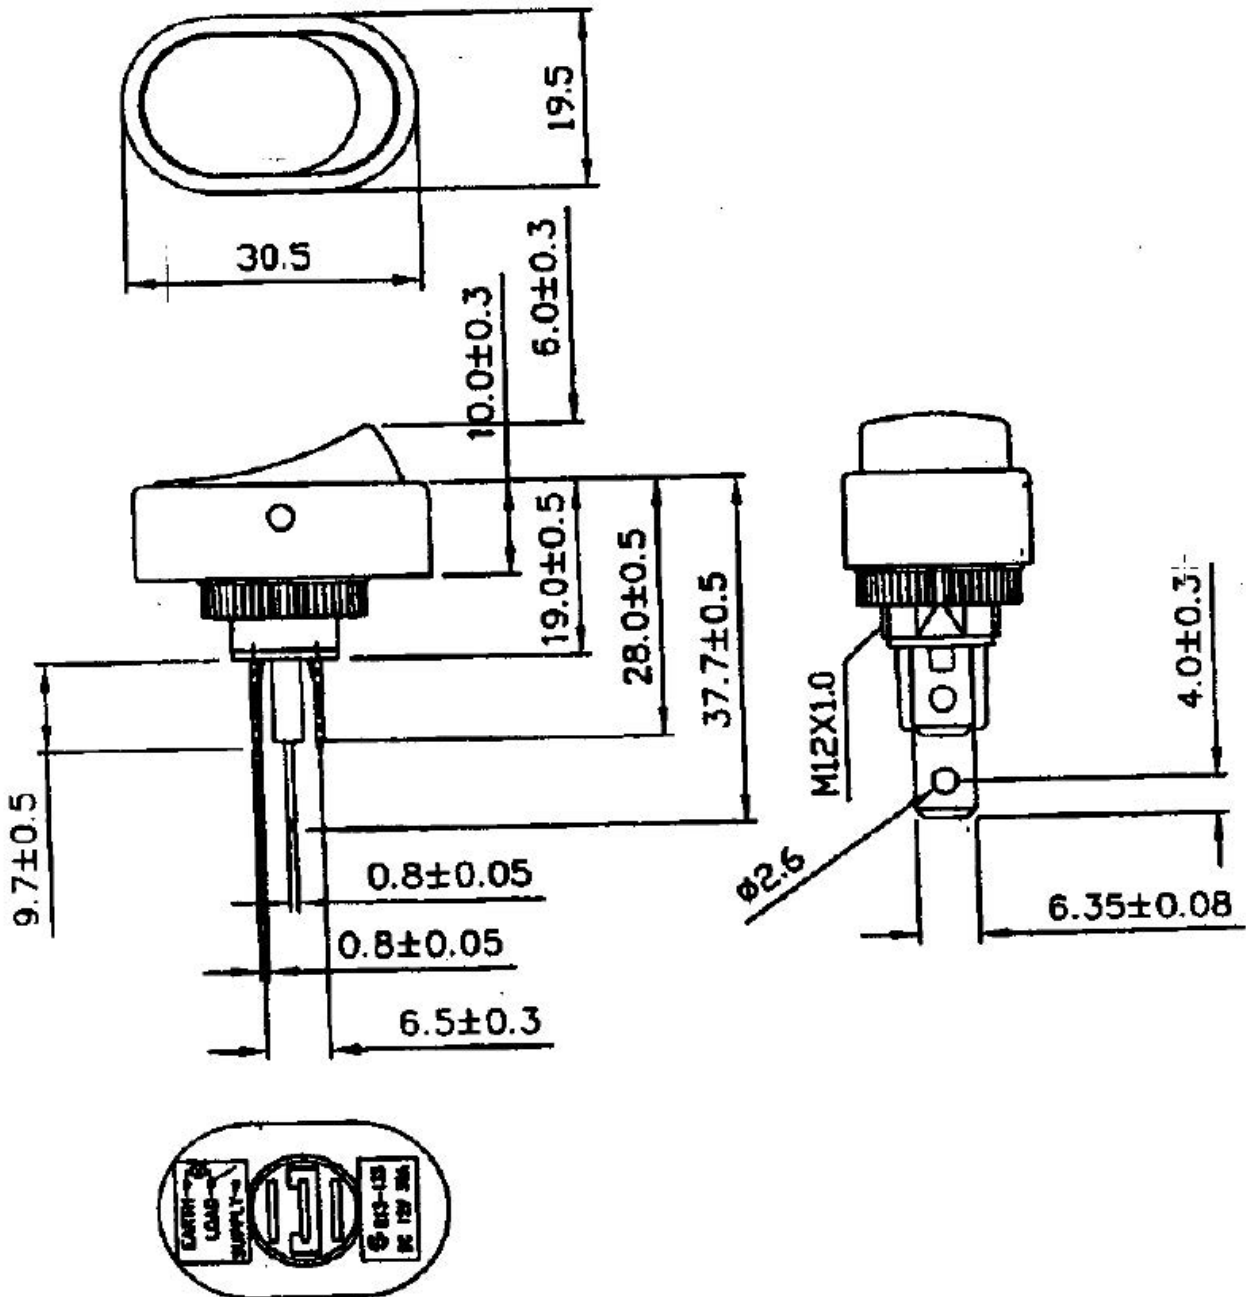

Rocker Switches, On-Off 3P SPST, 12V Led

This is a publication by Conrad Electronic SE, Klaus-Conrad-Str. 1, D-92240 Hirschau (www.conrad.com).

All rights including translation reserved. Reproduction by any method, e.g. photocopy, microfilming, or the capture in electronic data processing systems require the prior written approval by the editor. Reprinting, also in part, is prohibited. This publication represents the technical status at the time of printing.

© Copyright 2017 by Conrad Electronic SE.

Rocker Switches, On-Off 3P SPST, 12V Led

Unit: mm

This is a publication by Conrad Electronic SE, Klaus-Conrad-Str. 1, D-92240 Hirschau (www.conrad.com).

All rights including translation reserved. Reproduction by any method, e.g. photocopy, microfilming, or the capture in electronic data processing systems require the prior written approval by the editor. Reprinting, also in part, is prohibited. This publication represents the technical status at the time of printing.