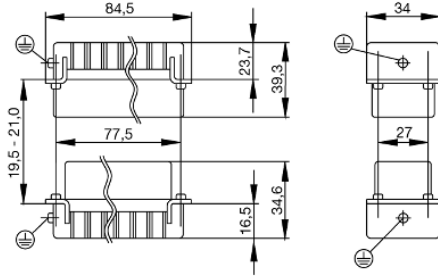

Zeichnungen

Tightening torques and screwing tools

Screw size	Connector type	Dia. tightening torque in Nm	Recommended blade inserts and AF size for hexagon socket	
M 2.5	Signal contacts			
	S 6/6	0.5 - 0.55	SD 0.6 x 3.5 mm or PZ0	
	S 6/12	0.5 - 0.55	SD 0.6 x 3.5 mm or PZ0	
M 2.9 x 0.5	Fastening screws			
	HQ 4/2	0.8 (plastic) / 1.1 (metal)	SD 0.6 x 3.5 mm or PH0	
	HQ 8	0.8 (plastic) / 1.1 (metal)	SD 0.6 x 3.5 mm or PH0	
	HQ 17	0.8 (plastic) / 1.1 (metal)	SD 0.6 x 3.5 mm or PH0	
M 3	Contact screws			
	HA 3	0.5 - 0.55	SD 0.5 x 3.0 mm	
	HA 4	0.5 - 0.55	SD 0.5 x 3.0 mm	
	HA 10 bis HA 48	0.5 - 0.55	SD 0.6 x 3.5 mm or PH0	
	HE	0.5 - 0.55	SD 0.6 x 3.5 mm or PZ0	
	HVE	0.5 - 0.55	SD 0.6 x 3.5 mm or PZ0	
	Signal contacts:			
	S 4/2	0.5 - 0.55	SD 0.6 x 3.5 mm or PZ0	
	S 4/8	0.5 - 0.55	SD 0.6 x 3.5 mm or PZ0	
	PE connection via female contact			
	S 4	0.5 - 0.8	SD 0.6 x 3.5 mm	
	ConCept modular frame, metal	0.5 - 0.55	SD 0.6 x 3.5 mm	
	PE terminal			
	HQ 5	0.5 - 0.55	SD 0.6 x 3.5 or 0.8 x 4 mm	
	HQ 7	0.5 - 0.55	SD 0.6 x 3.5 or 0.8 x 4 mm	
	Fastening screws	0.5 - 0.55	SD 0.6 x 3.5 mm or PZ0	
	Guide pin	0.5 - 0.55	SD 0.6 x 3.5 mm or PZ0	
	Guide bush	0.5 - 0.55	SD 0.6 x 3.5 mm or PZ0	
	Coding pins	0.5 - 0.55	SD 0.6 x 3.5 mm or PZ0	
	M 4	Contact screws		
		HSB	1.2 - 1.5	SD 0.6 x 3.5 or 0.8 x 4 mm or PZ1
PE connection via male contact				
S 4		0.5 - 0.8	SD 0.6 x 3.5 mm	
ConCept modular frame, metal		1.2 - 1.5	SD 0.6 x 3.5 mm	
PE terminal				
HA		1.2 - 1.5	SD 0.6 x 3.5 or 0.8 x 4 mm or PH1	
HE		1.2 - 1.5	SD 0.6 x 3.5 or 0.8 x 4 mm or PH1	
HEE		1.2 - 1.5	SD 0.6 x 3.5 or 0.8 x 4 mm or PH1	
HVE		1.2 - 1.5	SD 0.6 x 3.5 or 0.8 x 4 mm or PH1	
HD		1.2 - 1.5	SD 0.6 x 3.5 or 0.8 x 4 mm or PZ1	
HDD		1.2 - 1.5	SD 0.6 x 3.5 or 0.8 x 4 mm or PZ1	
S 6/6 (for signal contacts)		1.2 - 1.5	0.8 x 4 mm or PZ1	
ConCept modular frame, plastic		1.2 - 1.5	0.8 x 4 mm or PZ1	
M 5		PE terminal		
	HSB	2 - 2.5	SD 1 x 5.5 mm or PZ2	
	S 4/0 (Screw connection)	2 - 2.5	SD 1.2 x 6.5 mm or PH2	
	S 4/0 (Axial screw connection)	2 - 2.5	SD 0.8 x 4 mm or PZ 2	
	S 4/2	2 - 2.5	SD 1.2 x 6.5 mm or PH2	
	S 4/8	2 - 2.5	SD 1.2 x 6.5 mm or PH2	
	S 6/12	2 - 2.5	SD 0.8 x 4 mm or PZ 2	
	S 6/36	2 - 2.5	SD 1.2 x 6.5 mm or PH2	
	S 8/24	2 - 2.5	SD 1.2 x 6.5 mm or PH2	
	S 12/2	2 - 2.5	SD 1.2 x 6.5 mm or PH2	
	M 6	Power contacts		
S 4/0 (Screw connection)		1.2 (1.5 mm ²) / 2 (2.5 mm ²) / 3 (4-16 mm ²)	SD 0.8 x 4 mm	
S 4/2		1.2 (1.5 mm ²) / 2 (2.5 mm ²) / 3 (4-16 mm ²)	SD 0.8 x 4 mm	
S 4/8		1.2 (1.5 mm ²) / 2 (2.5 mm ²) / 3 (4-16 mm ²)	SD 0.8 x 4 mm	
M 7 x 0.75	Power contacts			
	S 4	1.1 - 1.7	SW 2	
	S 6/6 (+ PE)	6 - 8	SW 4	
M 8 x 0.75	Power contacts			
	S 6/12	1.1 - 1.7	SW 2	
	S 8/0 (+ PE)	6 (10-16 mm ²) - 7 (25 mm ²)	SW 4	
M10 x 1	Power contacts			
	S 4/0 (Axial connection)	2 - 3	SW 3	