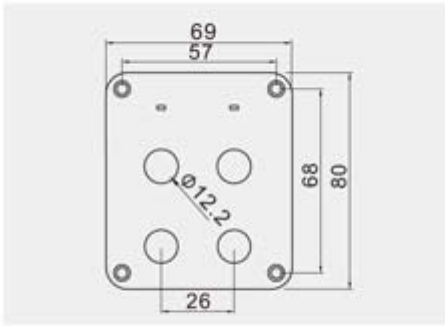

R18-P2A -

\square^y x 57*68

± 0.2 2 mm max

FEATURES:

- Note: The length of switch's lever can't over 25mm
- Panel colours options: silver, raceflag and wood grain.

FUNCTION

5 R 1 7 1 0 0 L - N