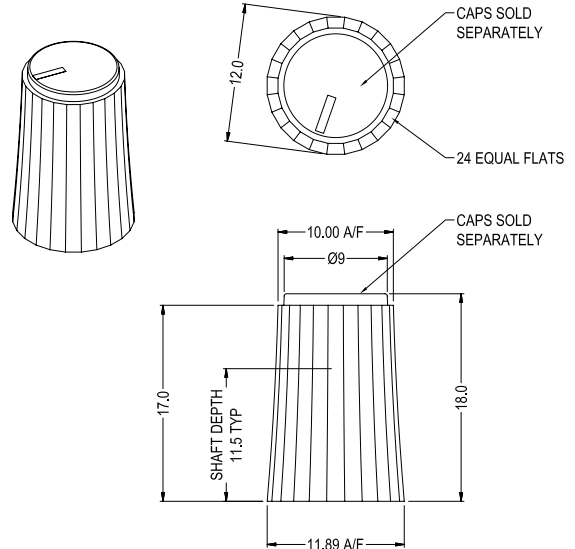

### KNOB DETAILS

VARIANTS KEY : CL1788??			
SHAFT KEY		COLOUR KEY	
1?	6mm SPLINE	?1	OPAQUE
2?	1/4" D	?2	BLACK
3?	1/4" SPLINE	?3	WHITE
4?	4mm D	?4	GREY
5?	NOT USED	?5	GREEN
6?	6mm D	?6	YELLOW
		?7	RED
		?7	BLUE
		?9	BROWN

Example : CL178862 : K88 BLACK 6mm D

### CAP DETAILS

CAP COLOUR	WITHOUT MARKER LINE	WITH MARKER LINE	MARKER LINE COLOUR
BLACK	CL177902A	CL177901A	WHITE
WHITE	CL177904A	CL177903A	BLACK
GREY	CL177910A	CL177909A	WHITE
GREEN	CL177916A	CL177915A	WHITE
YELLOW	CL177912A	CL177911A	BLACK
RED	CL177906A	CL177905A	WHITE
BUE	CL177914A	CL177913A	WHITE