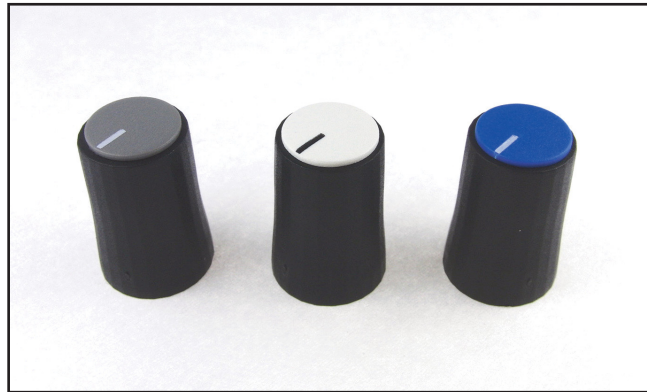

### KNOB DETAILS

VARIANTS KEY : CL1788??			
SHAFT KEY		COLOUR KEY	
1?	6mm SPLINE	?1	OPAQUE
2?	1/4" D	?2	BLACK
3?	1/4" SPLINE	?3	WHITE
4?	4mm D	?4	GREY
5?	NOT USED	?5	GREEN
6?	6mm D	?6	YELLOW
		?7	RED
		?7	BLUE
		?9	BROWN

Example : CL178862 : K88 BLACK 6mm D

### CAP DETAILS

CAP COLOUR	WITHOUT MARKER LINE	WITH MARKER LINE	MARKER LINE COLOUR
BLACK	CL177902A	CL177901A	WHITE
WHITE	CL177904A	CL177903A	BLACK
GREY	CL177910A	CL177909A	WHITE
GREEN	CL177916A	CL177915A	WHITE
YELLOW	CL177912A	CL177911A	BLACK
RED	CL177906A	CL177905A	WHITE
BUE	CL177914A	CL177913A	WHITE