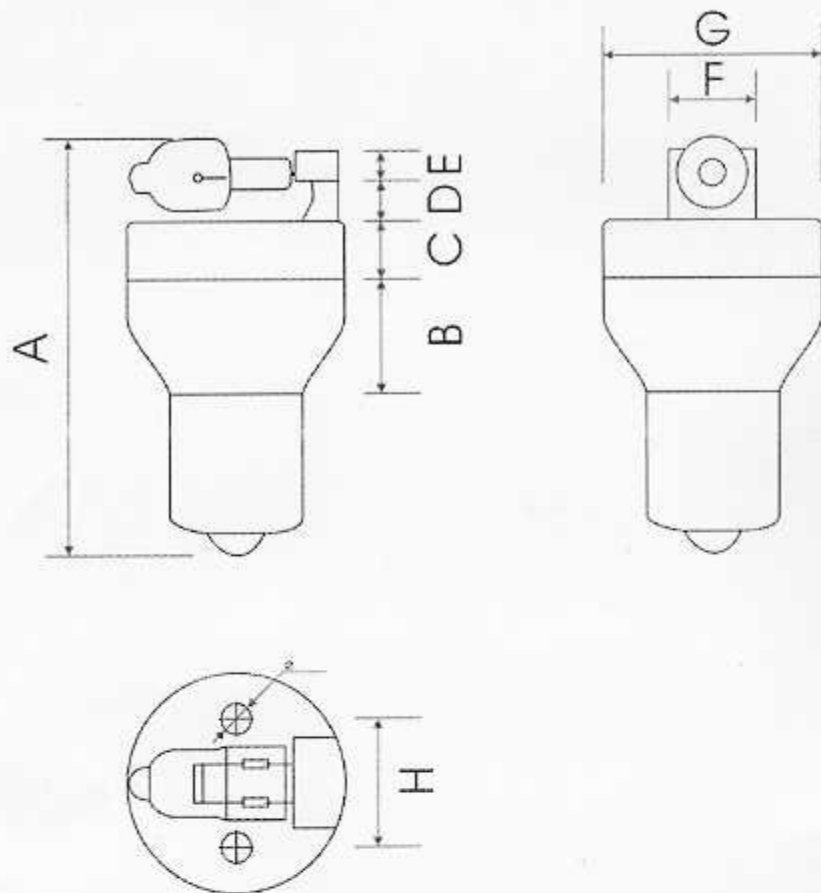

BB12B Back horn

bb灯泡 12V 技术参数

Dimensions in mm

| | | | | |
|-----------------|--------------------|-------------------|----|----|
| A: 49 ± 0.5 | B: 13 ± 0.2 | C: 2.8 ± 0.1 | D: | E: |
| F: 10 ± 0.1 | G: Dia. $27 - 0.2$ | H: 16.8 ± 0.1 | | |

Cap BA15S in accordance with IEC publication 60060 (sheet 7004-11A-9) 2/

ELECTRICAL AND PHOTOMETRIC CHARACTERISTICS

| Rated values | | Objective | | |
|----------------------|----------------|---|---------------|--------------------------------|
| Buzzer 蜂鸣器 | Volts | 12 V | Volts | 13.2 |
| | Watts | 0.4 W | Watts | 23.9 |
| | Work temp. | $-20 \sim +85 \text{ }^{\circ}\text{C}$ | Work temp. | $+25 \text{ }^{\circ}\text{C}$ |
| | Life | 10000 h | Decibel | 82.5 db |
| | Low frequency | 60 Hz | Life | $\geq 200 \text{ h}$ |
| | High frequency | 1.25 Hz | Luminous flux | 250 lm |
| | Decibel | $\geq 60 \text{ db}$ | | |
| Lamp 灯泡 | Volts | 12 | | |
| | Watts | 20 | | |
| | life | 500 | | |
| | Luminous flux | 500 | | |