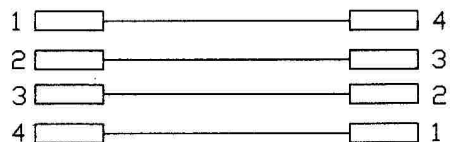

Wiring Method

4P4C plug

4P4C plug

PACKING:

- 1pcs Single Packed in one polybay with sticker (P/N and code number)
- 10pcs in one polybag
- 250pcs/inner box, 250pcs/out carton.
- Net weight: kg, Gross weight: kg.

Packing length

6	OUT BOX	DIMENSION: CM	1PCS
5	INNER BOX	DIMENSION: CM	1PCS
4	STICKER	4040849502705	1PCS
3	POLYBAG	120mm*140mm*0.04mm	1PCS
2	CONNECTOR	RJ10 PLUG 4P4C	2PCS
1	CABLE	32AWG COPPER TINSEL*4C+4*Ø0.95mmPP COLOR:BLACK OD:2.4*4.7mmPVC	2.0m
NO	Item Name	SPEC	QTY