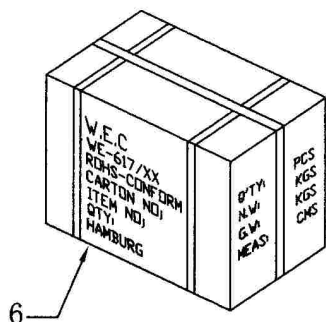

Wiring Method

4P4C plug

4P4C plug

PACKING:

- 1pcs Single Packed in one polybay with sticker (P/N and code number)
- 10pcs in one polybag
- 250pcs/inner box, 250pcs/out carton.
- Net weight: kg, Gross weight: kg.

Packing length

6	OUT BOX	DIMENSION: CM	1PCS
5	INNER BOX	DIMENSION: CM	1PCS
4	STICKER	4040849502705	1PCS
3	POLYBAG	120mm*140mm*0.04mm	1PCS
2	CONNECTOR	RJ10 PLUG 4P4C	2PCS
1	CABLE	32AWG COPPER TINSEL*4C+4*Ø0.95mmPP COLOR:BLACK OD:2.4*4.7mmPVC	2.0m
NO	Item Name	SPEC	QTY

Edition	WEC-BR-002	Scale	
Designed by	Fen Xie	Item Name	TEL MODU SPIRAL 2m RJ10
Checked by		Item NO	50270
Approved by		W.E.C	
Date	18.12.2008		