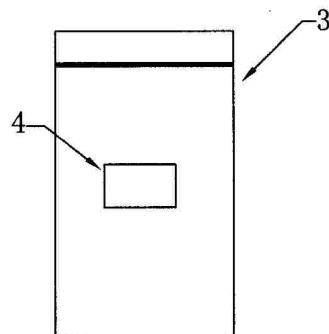

Wiring Method

4P4C plug

4P4C plug

PACKING:

- 1pcs Single Packed in one polybay with sticker (P/N and code number)
- 10pcs in one polybag
- 250pcs/inner box, 250pcs/out carton.
- Net weight: kg, Gross weight: kg.

Packing length

6	OUT BOX	DIMENSION: CM	1PCS
5	INNER BOX	DIMENSION: CM	1PCS
4	STICKER	4040849502705	1PCS
3	POLYBAG	120mm*140mm*0.04mm	1PCS
2	CONNECTOR	RJ10 PLUG 4P4C	2PCS
1	CABLE	32AWG COPPER TINSEL*4C+4*Ø0.95mmPP COLOR:BLACK OD:2.4*4.7mmPVC	2.0m
NO	Item Name	SPEC	QTY

Edition	WEC-BR-002	Scale	
Designed by	Fen Xie	Item Name	TEL MODU SPIRAL 2m RJ10
Checked by		Item NO	50270
Approved by		W.E.C	
Date	18.12.2008		